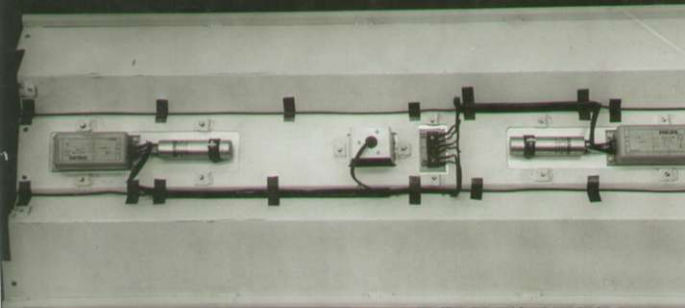

GOBIERNO
DE ARAGON