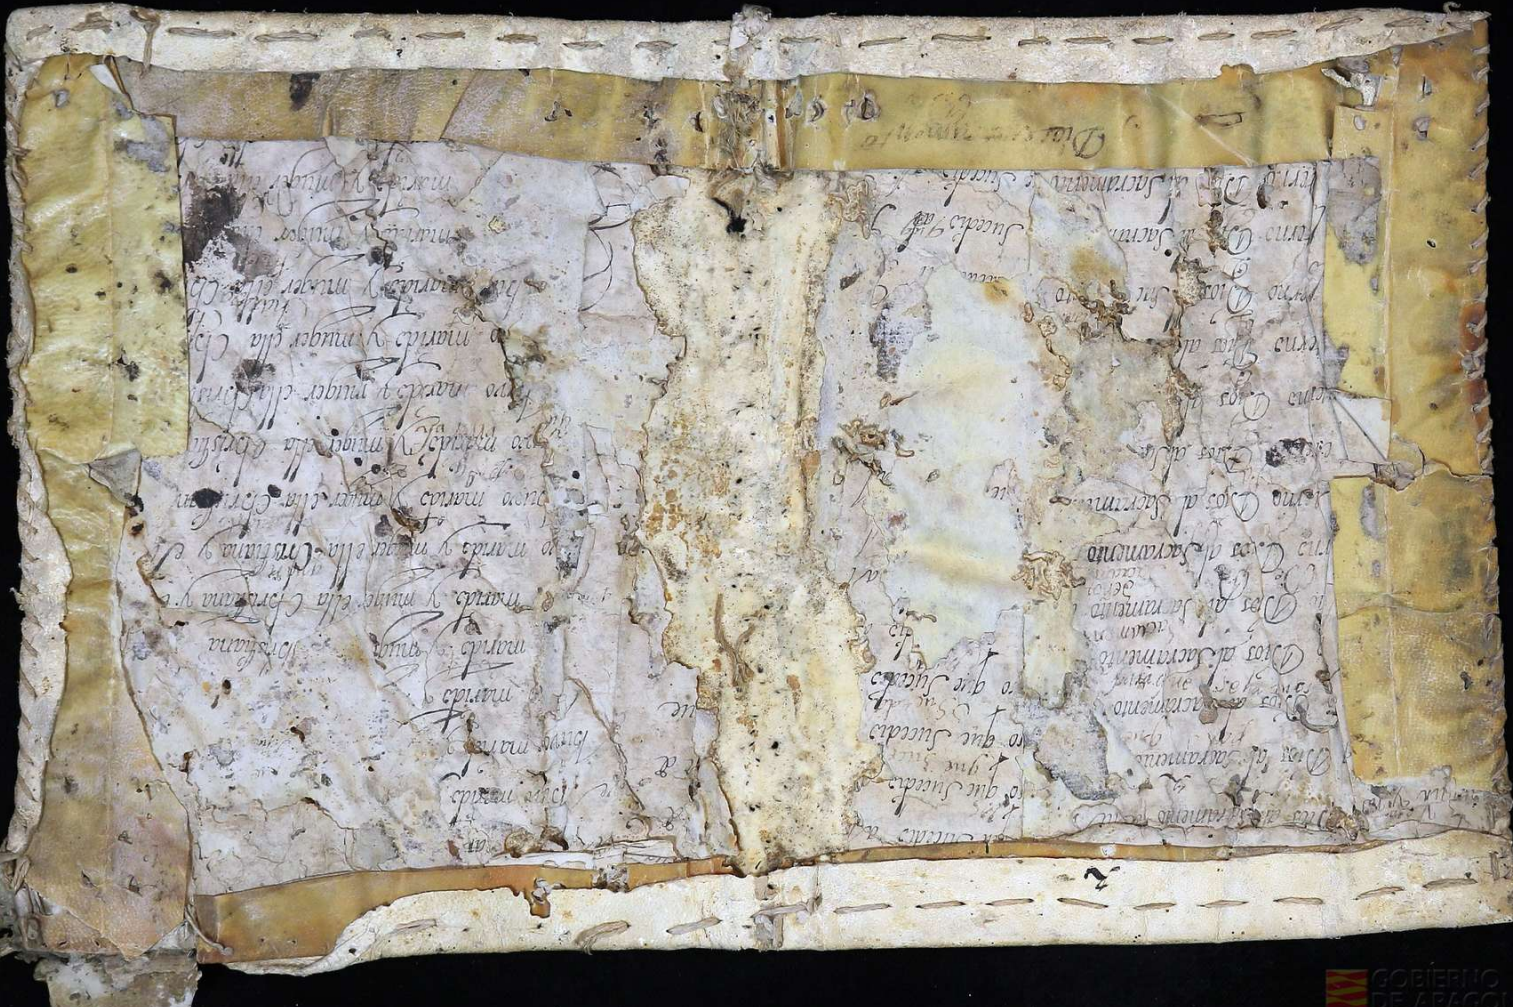

25-1-244

Mal estado de conservación

C-CPM / CARP. 54 / 6

25.1244

ENCUADERNACIÓN DE PERGAMINO

21'5 x 33'5 cm

Handwritten text, likely a list or entry, in cursive script, appearing on the right page of the book. The text is heavily faded and difficult to read.

Handwritten text, likely a list or entry, in cursive script, appearing on the right page of the book. The text is heavily faded and difficult to read.

Handwritten text on the left side of the parchment label, including words like "episcopus" and "sanctus".

Handwritten text at the top of the parchment label, possibly a title or reference.

Main body of handwritten text on the right side of the parchment label, continuing the script from the left.